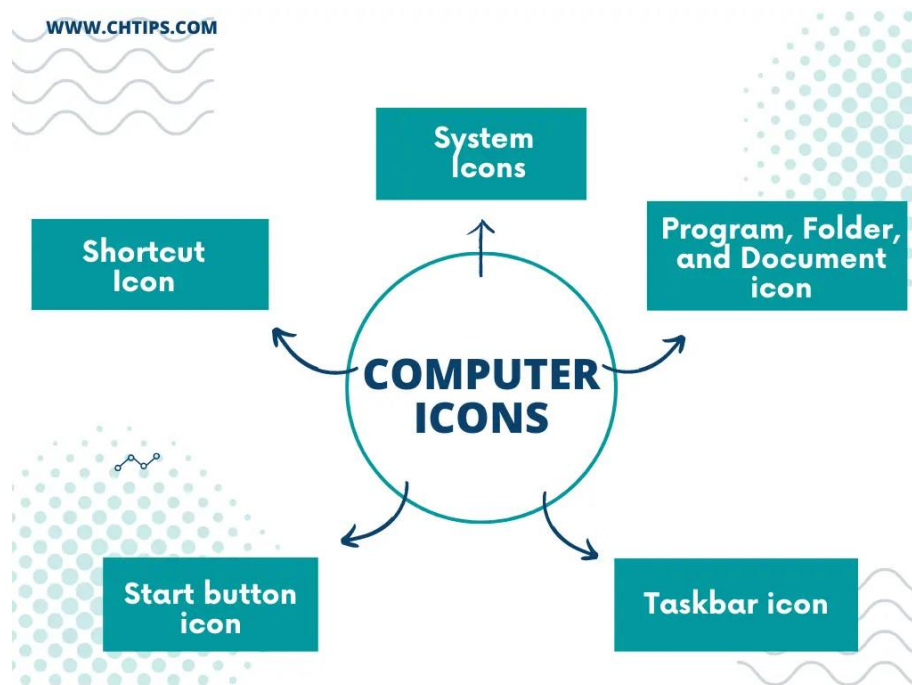

All computer guidelines and predetermination were given by command, for command keyboards are used.

MS-DOS operating system and Apple DOS were popular at that time.

In 1985 Microsoft launched GUI-based Windows 1.0; after that computer, the world was changed, and users were easily compared to the icons for communication.

Icons can be divided or classified into three categories.

#1. System Icon

The system icon is an icon that comes with a computer, laptop, or phone when we buy it.

When we buy a mobile, some applications come along with like a camera, calculator, and other apps that software that comes with the system.

And that cannot be deleted, which is known as System Icon. If your mobile has a calculator app, you did not delete it. This icon is called System Icon.

#2. Application Icon.

Application is those which come after installation on our device. They are known as Application Icon.

We download the share it app and install it; after that icon, we see this is known as the application icon.

#3. Shortcut Icon.

A shortcut icon is a computer icon. There is one arrow, and they are known as Shortcut Icon.

Types of Icons in Computer With Image

What are the Common Icons in Operating Systems?

Icons are classified into 5 different categories